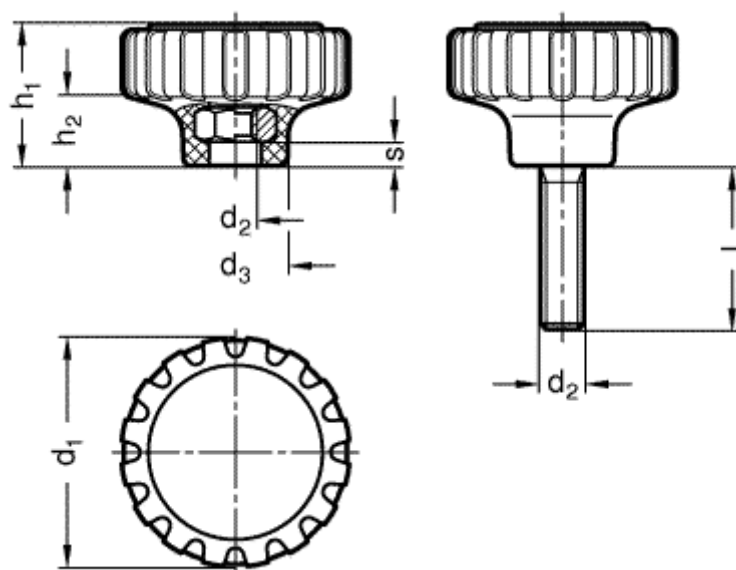

Article number: 201139005

Description: E+G Knurled knob  
GN 7336-34-M6-30-NI

## Measures

$d_1 = 34$   
 $d_2 = M 6$   
 $d_3 = 16$   
 $h_1 = 20$   
 $h_2 = 10,5$   
 $l = 30$   
 $s = 5$